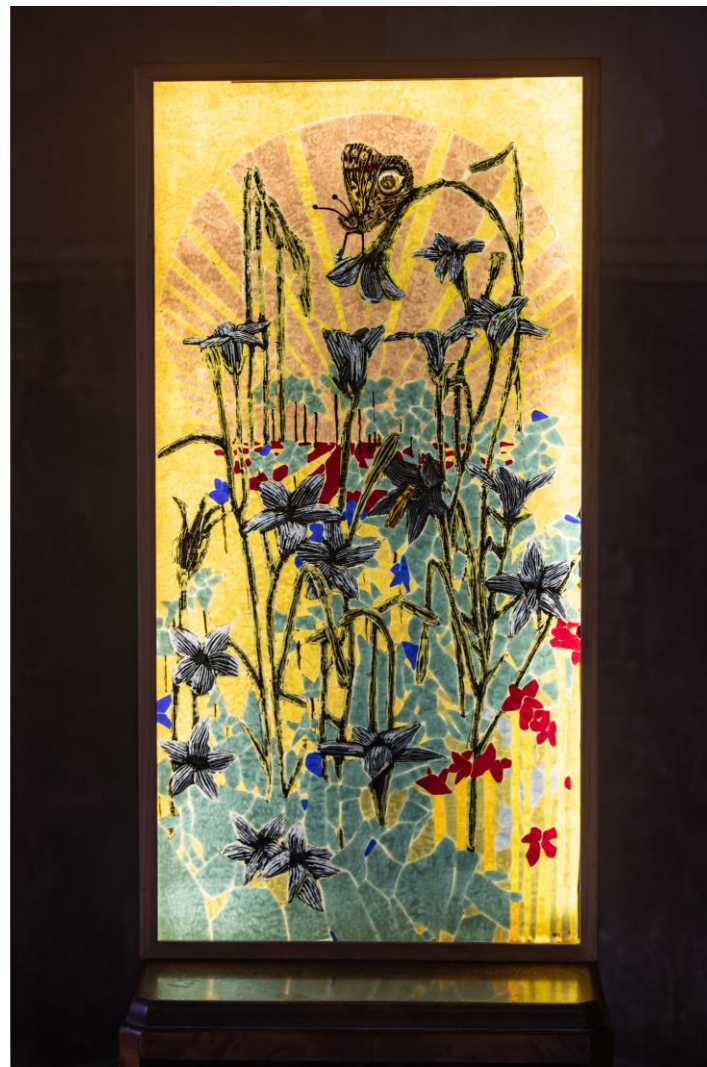

Andy Crewes, *Bloom*, kiln formed glass