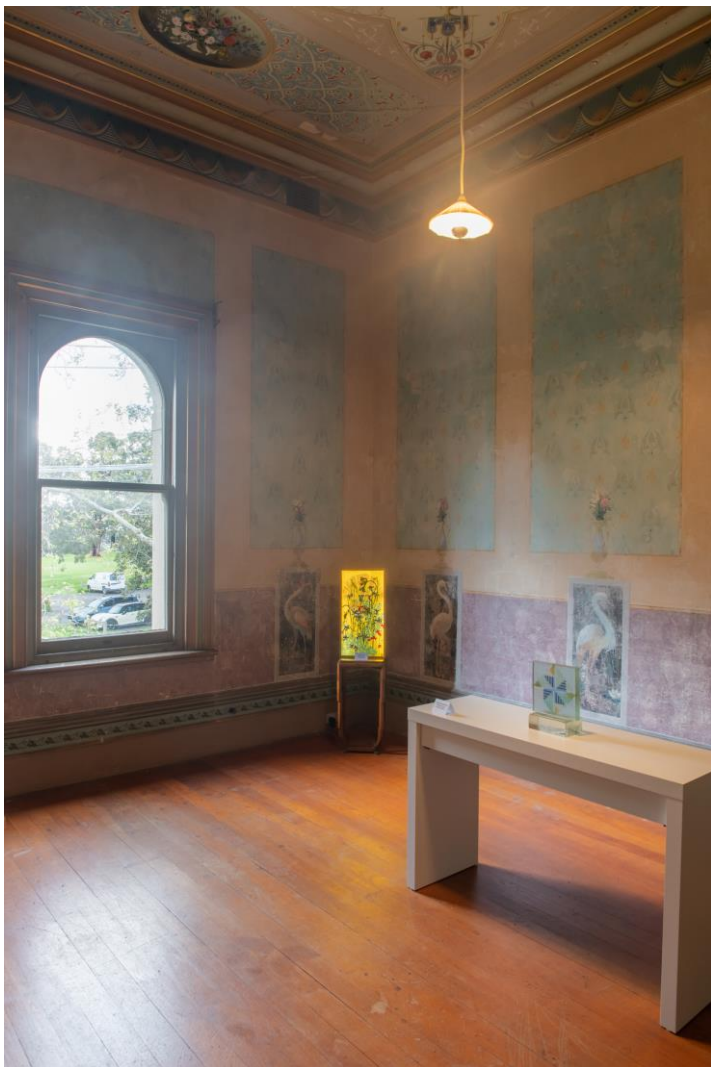

**Charlotte Ward, *Gravity Keeps us Together*,
blown glass**